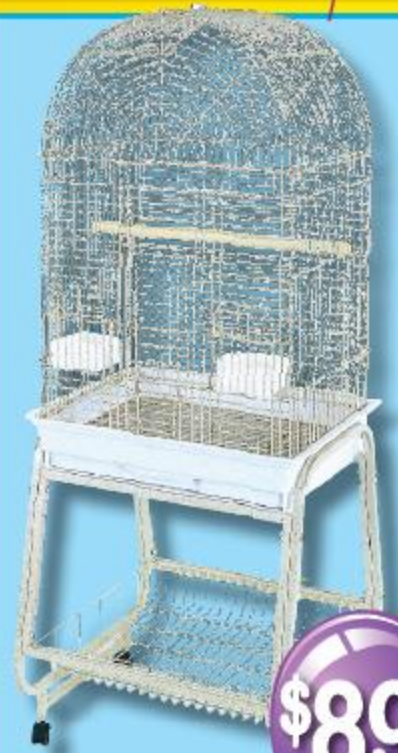

AWESOME FUN

\$49

Aspen 3 Level Double Door Unit 053623
W600 x D320 x H780mm

\$39

Aspen 3 Level Single Door Unit 053621
W395 x D395 x H870mm

\$69

Aspen 5 Level Single Door Unit 053622
W395 x D395 x H1845mm

\$89

Aspen 5 Level Double Door Unit 053624
W800 x D395 x H1845mm

\$14.99

Asst Funky Bright Pet Beds
053978 / 053982 / 053985

\$89

Dome Top Parrot Cage on Stand
053257

FURNITURE DEALS!

Timber Jack
& Jill Chair
045452