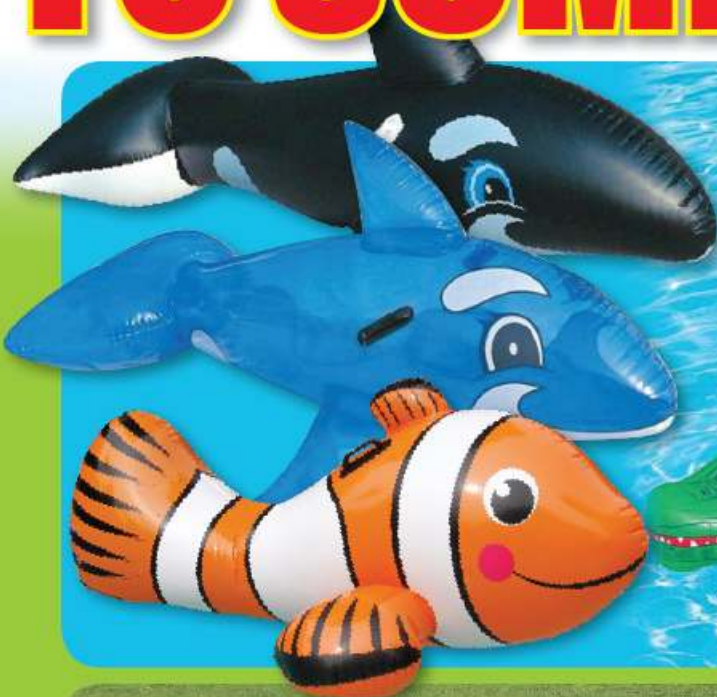

TO SUMMER

ASST. INFLATABLE RIDE ONS
071535 / 064631 / 064633

$12⁹⁹